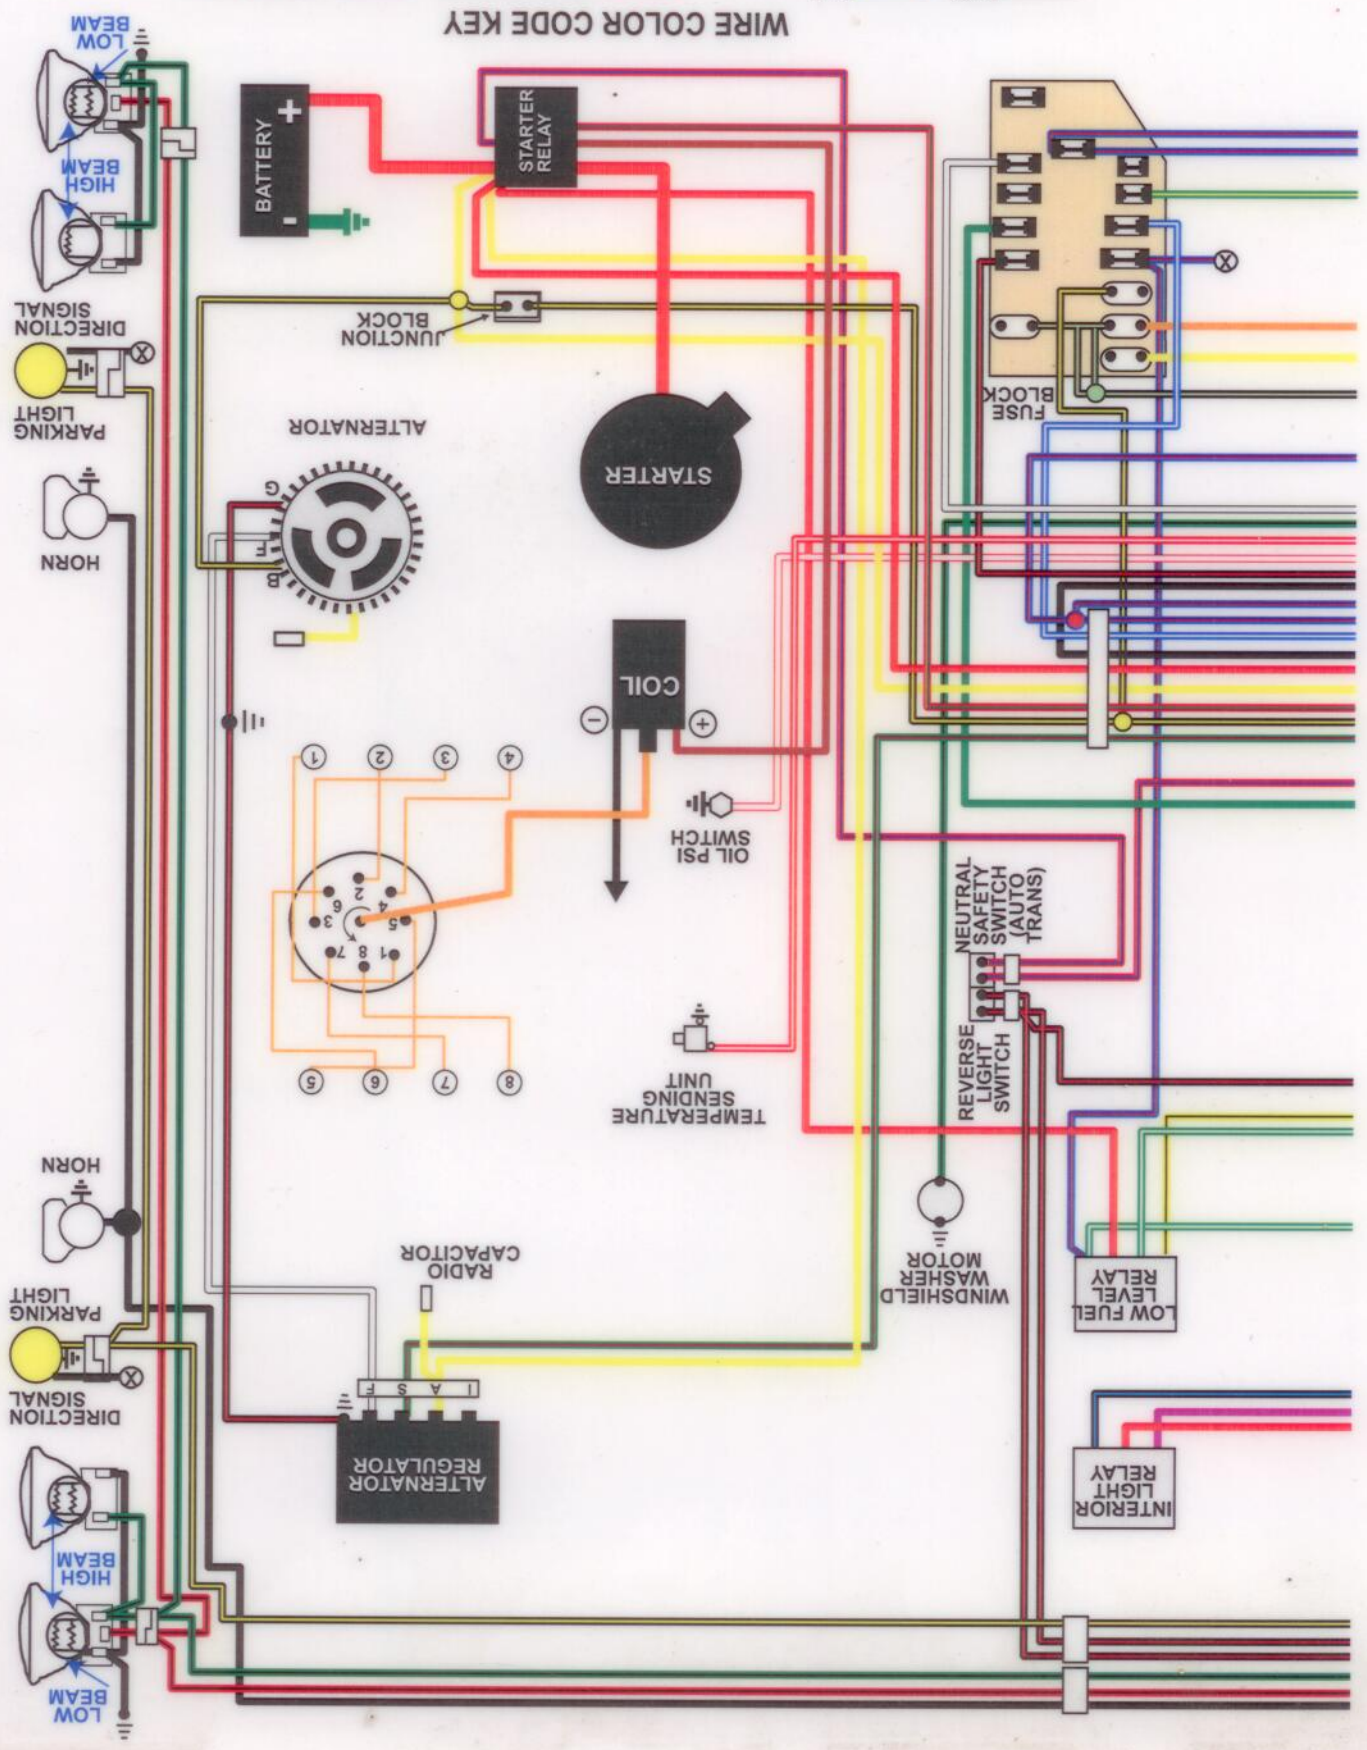

WIRE COLOR CODE KEY

WHITE	WHITE W/BLK TRACER
BROWN	BLUE W/YEL TRACER
PINK	RED
VIOLET	GREEN W/BLK TRACER
GREEN	GREEN W/YEL TRACER
YELLOW	BLUE W/RED TRACER
RED	BLUE W/WHT TRACER
BROWN	BLUE W/YEL TRACER
BLACK	BLACK
	WHITE W/RED TRACER
	WHITE W/BLK TRACER
	RED W/RED TRACER
	RED W/BLK TRACER
	RED W/WHT TRACER
	GREEN W/RED TRACER
	GREEN W/WHT TRACER
	GREEN W/BLK TRACER
	ORANGE W/BLK TRACER
	ORANGE W/YEL TRACER
	ORANGE W/WHT TRACER
	BLACK W/RED TRACER
	BLACK W/GRN TRACER
	BLACK W/BLU TRACER
	BLACK W/PNK TRACER
	GROUND
	SPLICE